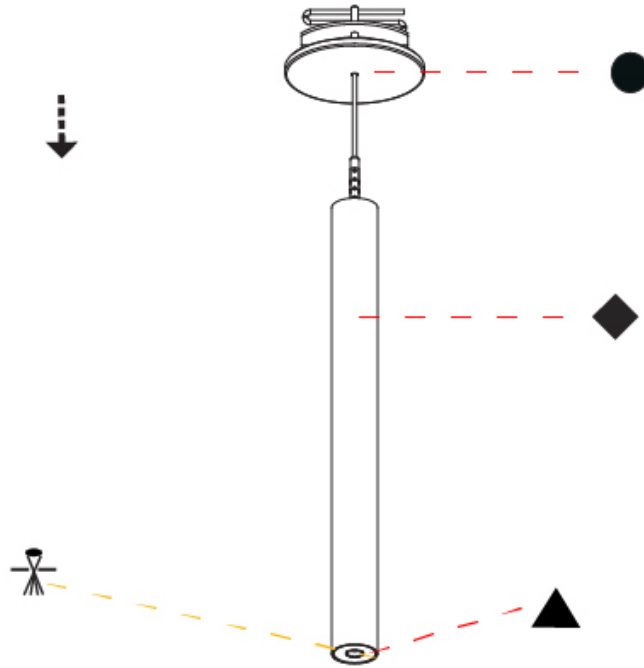

HANGOVER PLUG MONOPOINT RECESSED CANOPY SUSPENSION

A30840-

PROJECT	_____
TYPE	_____
SPECIFIER	_____
QUANTITY	_____
DATE	_____

A