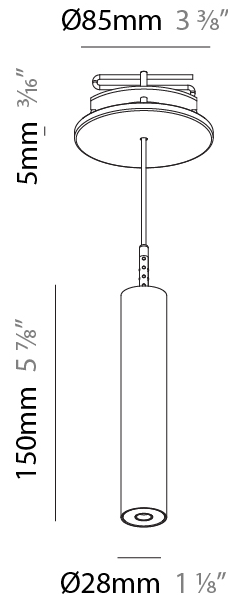

PHYSICAL

Shape: Cylinder
Diameter (mm): 28
Diameter (in): 1 1/8
Height (mm): 150
Height (in): 5 7/8
Max. Overall Height (mm): 2150
Max. Overall Height (in): 84 3/8
Min. Recessing Depth (mm): 75
Min. Recessing Depth (in): 2 15/16
Light Distribution: Downlight
Weight (kg): 0.274
Weight (lbs): 0.60
Fixture Finish: SSR / BKV / CWI / CRY / HAB / LAG / UFT / ITA / RUA / RUR / MIC / FTG / MYG / TWT / LOD / PUS / FRO / FUP / KIA / POP / BLS / SPG / MEY / GOH / GUM / CHC / COM / ABZ / JAG / OBR / MOS / ROR
Fixture Material: Aluminum
Cable Details: 2000mm or 4000mm Black Cable
Cut-out Measurements: 68mm / 2 11/16"

ELECTRICAL

Lamp Type: LED (Zhaga Standard)
Input Wattage (W): 6.6
Total Output Wattage (W): 6
Dimming: Tri-Mode (Non-Dimming and Phase Dimming (120Vac only) and 0-10V Dimming)
Driver Included: Yes
Driver Location: External
Driver Type: Constant Current - Universal
Driver Class: Class 2
Housing: ENCP3 w/Quick Connect
Input Voltage (V): 120 - 277
Constant Current (MA): 500

LED

Number of LEDs: 1
Color Temperature (°K): 2700 / 3000 / 4000
Max. Delivered Lumen (lm): 330 / 360 / 380
CRI: >90 CRI
Lamp Life (hrs): 50000
Upon Request: ***3500K available in minimum quantities (larger quantities upon request)

OPTICAL

Optic°: 24 / 32 / 34 / 55 / 58

RATINGS AND CERTIFICATIONS

Certified By: Certified for North American Standards
IP rating: IP20