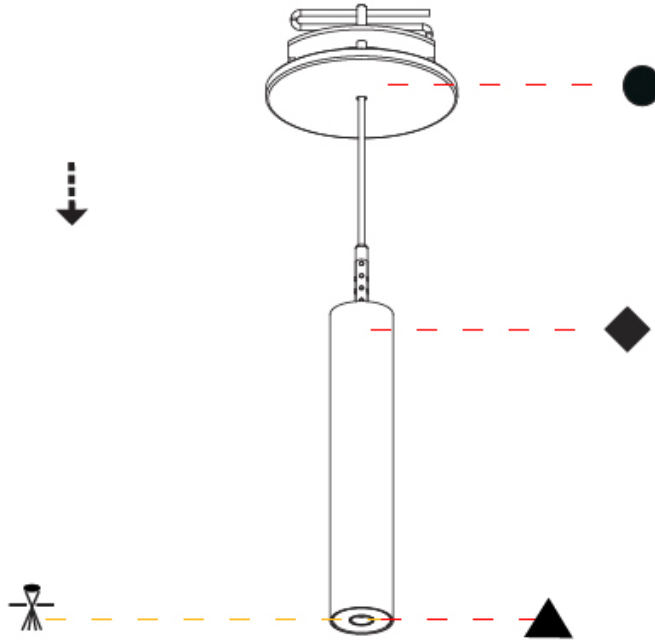

HANGOVER PLUG MONOPOINT RECESSED CANOPY SUSPENSION

A30839-

PROJECT _____

TYPE _____

SPECIFIER _____

QUANTITY _____

DATE _____

A