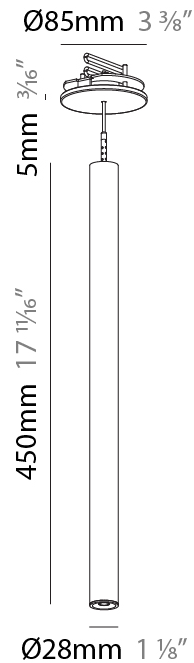

ELECTRICAL

Lamp Type: LED (Zhaga Standard)
Input Wattage (W): 6.4
Total Output Wattage (W): 6
Dimming: Tri-Mode (Non-Dimming and Phase Dimming (120Vac only) and 0-10V Dimming)
Driver Included: Yes
Driver Location: External
Driver Type: Constant Current - Universal
Driver Class: Class 2
Housing: ENCP3 w/Quick Connect
Input Voltage (V): 120 - 277
Constant Current (MA): 500

LED

Number of LEDs: 1
Color Temperature (°K): 2700 / 3000 / 3500 / 4000
Max. Delivered Lumen (lm): Max 381 / 404 / 426 / 438
Nominal Lumen (lm): 460 / 487 / 514 / 528
CRI: >90 CRI
Lamp Life (hrs): 50000

OPTICAL

Reflector: 20 / 26 / 56

RATINGS AND CERTIFICATIONS

Certified By: CSA Certified to UL and CSA Standards

© 2024, T 1800-388-3382, F 416-247-9319, www.zaneen.com

Available for International specifications by adding 'INT' at the end of the existing Model #. For assistance on 'custom' specifications, contact zteam@zaneen.com. In a constant effort to supply the best product, we reserve the right to change specifications or materials without notice. The most recent specification sheets are found at zaneen.com